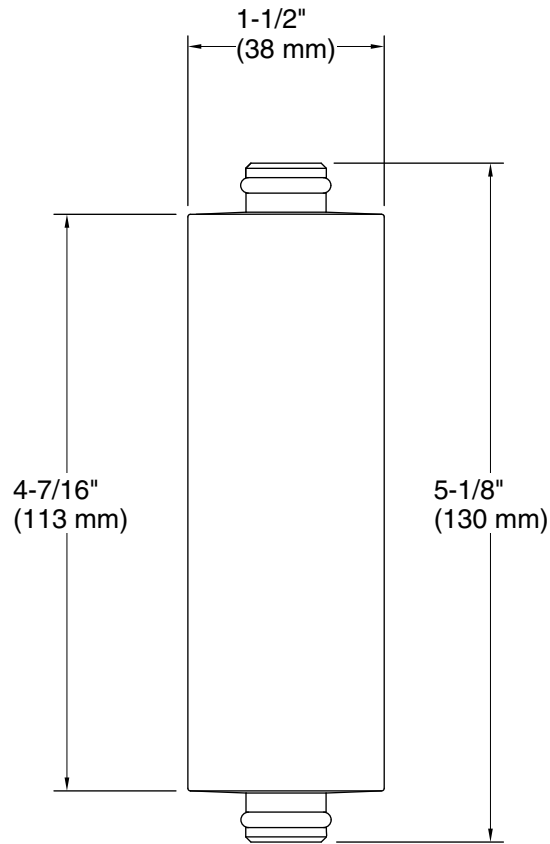

Technical Information

All product dimensions are nominal.

Drain included: No

Notes

Install this product according to the installation instructions.

Replace filter cartridge every 6 months.